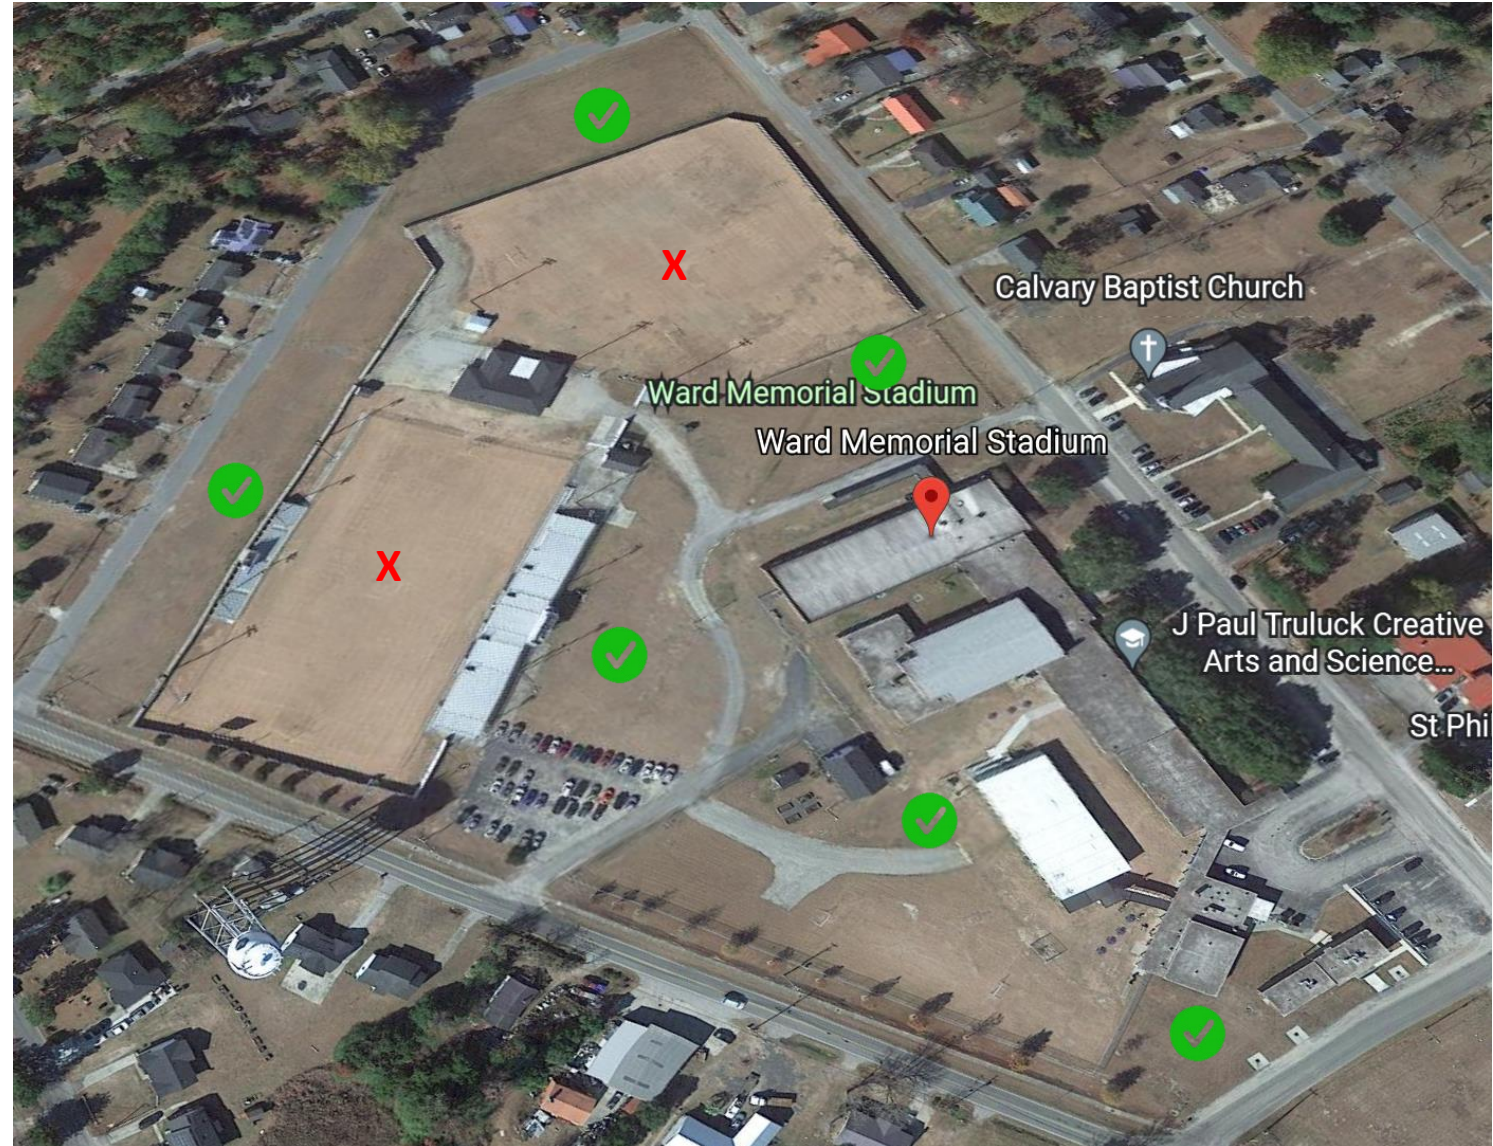

District Office
125 S. Blanding St.
Lake City, SC 29560

Panther Academy
209 Graham Rd.
Lake City, SC 29560

Main St. Elementary
318 E. Main St.
Lake City, SC 29560

J. Paul Truluck
319 Carlisle St.
Lake City, SC 29560

Ronald E. McNair
311 Carver St.
Lake City, SC 29560

Lake City High
652 N. Matthews Rd.
Lake City, SC 29560

Lake City Early Childhood
906 N. Matthews Rd.
Lake City, SC 29560

Scranton Elementary
1659 US Highway 52
Scranton, SC 29591

J.C. Lynch Elementary
124 Hicks Rd.
Coward, SC 29530

Olanta Elementary
312 N. Jones Rd.
Olanta, SC 29114